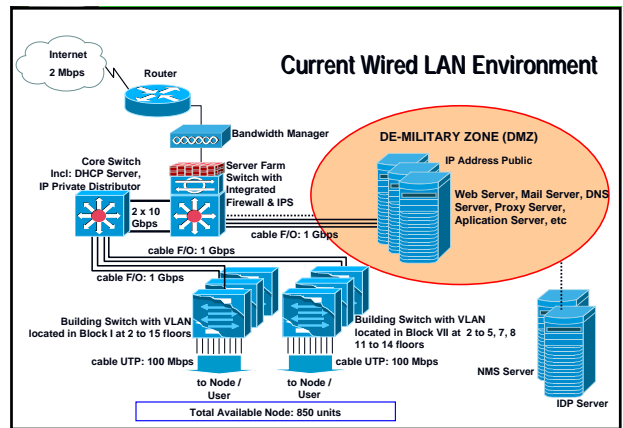

DEPARTEMEN KEHUTANAN
GEDUNG MANGGALA WANABHAKTI – JAKARTA

MOFRI's COMPUTER NETWORK-BASED INFORMATION SERVICE

gfis asia workshop
Hanoi, 25 April 2008

Center for Forestry Planning and Statistics
Forestry Planning Agency
Ministry of Forestry (MoF)
Republic of Indonesia

DEPARTEMEN KEHUTANAN
GEDUNG MANGGALA WANABHAKTI – JAKARTA

MOFRI's Official website : <http://www.dephut.go.id>

Script Language : PHP ver 5.0
Database : MySQL

Contents : - MOFRI Organizational structure
- Rules/Regulations
- Development activities (MOFRI and Provincial level)
- Publications (Statistics, Reports etc)
- Others (Maps, Hotspots etc)

Data/Information sources : - DGS and Technical Units
- Provincial forestry institutions

Infrastructure support : - Wired
- Wireless

DEPARTEMEN KEHUTANAN
JABABHAKTI – JAKARTA

DEPARTEMEN KEHUTANAN
GEDUNG MANGGALA WANABHAKTI – JAKARTA

Current Wireless LAN Environment

DEPARTEMEN KEHUTANAN
GEDUNG MANGGALA WANABHAKTI – JAKARTA

Challenges :

- English version is very limited
- Content updating is relatively slow

Activities Plan 2008 – beyond :

- GFIS-Indonesia workshop
- Improve english version website
- Update content more frequently
- In line with IT development : Capacity building
- Upgrade infrastructure
- Contribute to gfis.net